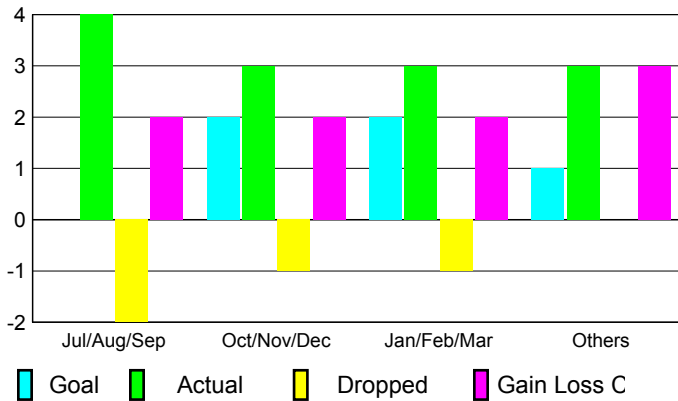

2009-2010 GMT Quarterly Report for District (or Undistricted) **District 307 B**

GMT: Doctor DATUK K NAGARATNA

Location: INDONESIA

GMT CA: 7

CLUBS

Club Results 2009-2010	Clubs 2008-2009

Month	New Club Goal	Actual New Clubs	Actual Dropped Clubs	Gain/Loss of Clubs	Gain/Loss of Clubs
Jul/Aug/Sep	0	4	-2	2	0
Oct/Nov/Dec	2	3	-1	2	0
Jan/Feb/Mar	2	3	-1	2	2
Apr/May/June	1	3	0	3	2
Totals	5	13	-4	9	4

Club Results 2009-2010

Goal, New, Dropped, Gain/Loss