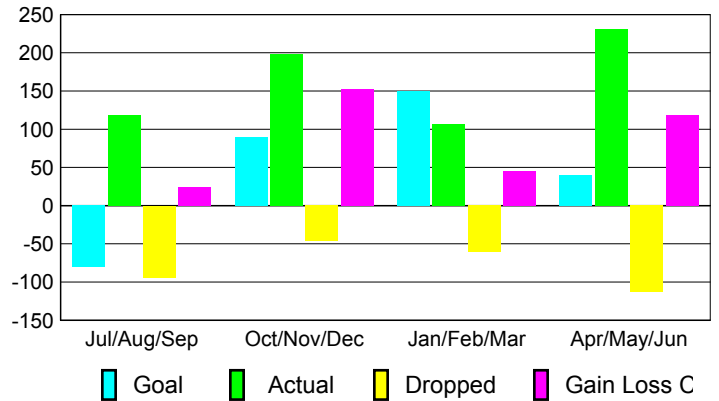

Membership Results 2009-2010

Goal, New, Dropped, Gain/Loss