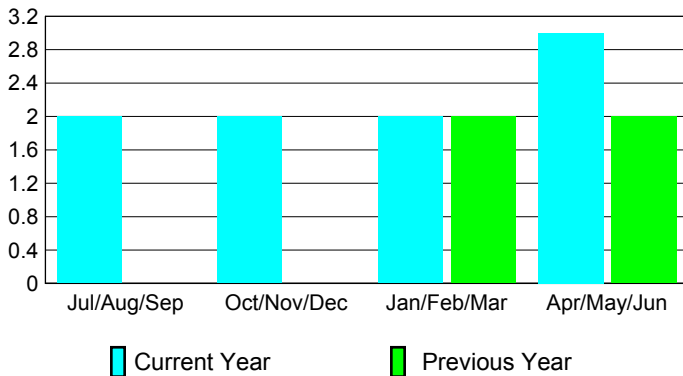

Month	New Club Goal	Actual New Clubs	Actual Dropped Clubs	Gain/Loss of Clubs	Gain/Loss of Clubs
Jul/Aug/Sep	0	4	-2	2	0
Oct/Nov/Dec	2	3	-1	2	0
Jan/Feb/Mar	2	3	-1	2	2
Apr/May/June	1	3	0	3	2
Totals	5	13	-4	9	4

Club Results 2009-2010

Goal, New, Dropped, Gain/Loss

Comparison of Club Gain/Loss

Current Year Compared to the Previous Year

YTD Status Quo Clubs 2009-2010

Status Quo Clubs Compared to Status Quo Members

MEMBERSHIP