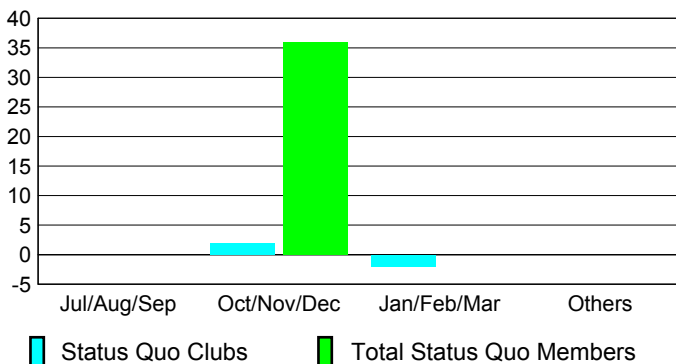

Month	New Club Goal	Actual New Clubs	Actual Dropped Clubs	Gain/Loss of Clubs	Gain/Loss of Clubs
Jul/Aug/Sep	0	4	-2	2	0
Oct/Nov/Dec	2	3	-1	2	0
Jan/Feb/Mar	2	3	-1	2	2
Apr/May/June	1	3	0	3	2
Totals	5	13	-4	9	4

Club Results 2009-2010

Goal, New, Dropped, Gain/Loss

Comparison of Club Gain/Loss

Current Year Compared to the Previous Year

YTD Status Quo Clubs 2009-2010

Status Quo Clubs Compared to Status Quo Members

MEMBERSHIP

Membership Results 2009-2010	Membership 2008-2009
---	---------------------------------

Month	Net Memb Goal	Actual New Memb	Actual Dropped Memb	Gain/Loss of Memb	Gain/Loss of Memb
Jul/Aug/Sep	-80	118	-94	24	-42
Oct/Nov/Dec	90	198	-46	152	-9
Jan/Feb/Mar	150	106	-61	45	51
Apr/May/June	40	231	-113	118	-39
Totals	200	653	-314	339	-39