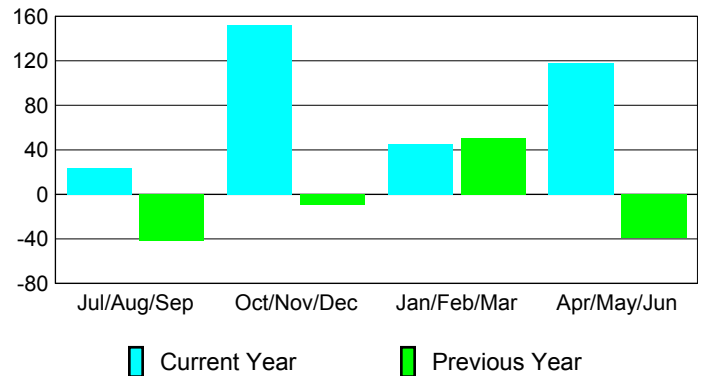

Membership Results 2009-2010	Membership 2008-2009
---	---------------------------------

Month	Net Memb Goal	Actual New Memb	Actual Dropped Memb	Gain/Loss of Memb	Gain/Loss of Memb
Jul/Aug/Sep	-80	118	-94	24	-42
Oct/Nov/Dec	90	198	-46	152	-9
Jan/Feb/Mar	150	106	-61	45	51
Apr/May/June	40	231	-113	118	-39
Totals	200	653	-314	339	-39

Membership Results 2009-2010

Goal, New, Dropped, Gain/Loss

Comparison of Membership Gain/Loss

Current Year Compared to the Previous Year

Gender Comparison 2009-2010